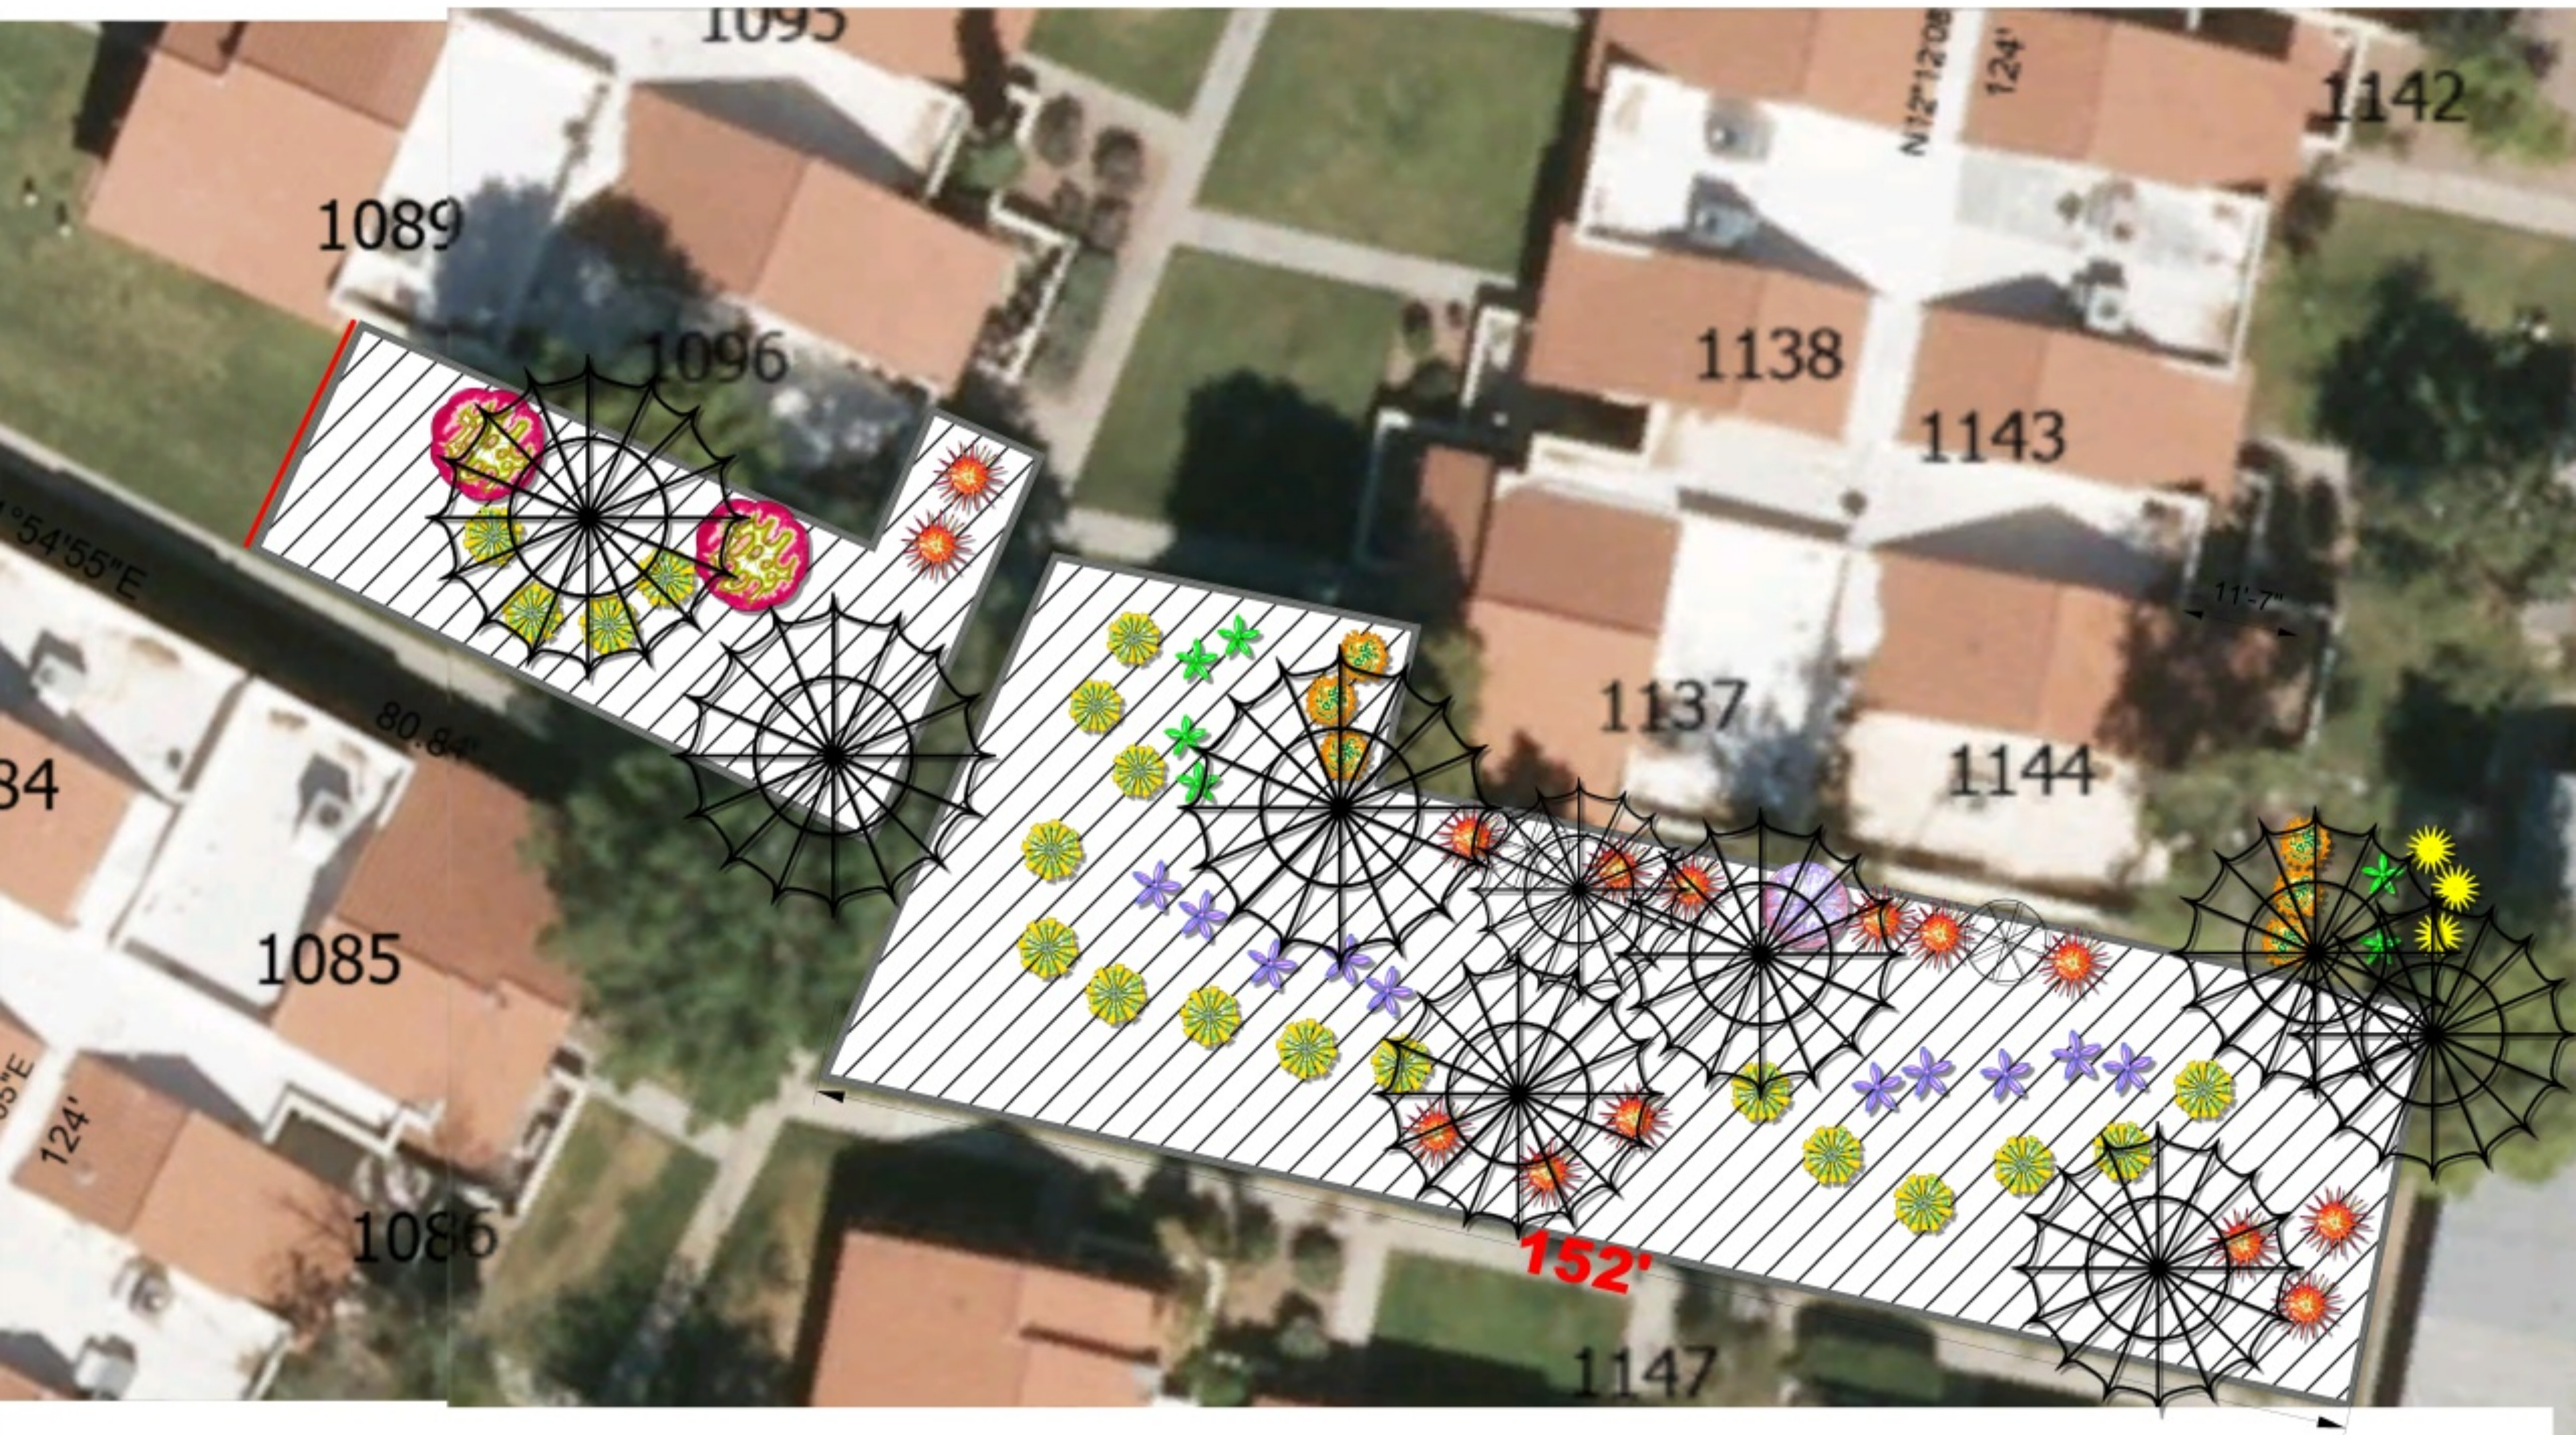

Graphic Scale

(IN FEET)
1 inch = 10 ft.

Sheet:
1 of 1

Prepared By:
Ultimate Lawn Care
1916 W. Rawhide Ave.
Gilbert AZ 85233

Northpointe II Xeriscape Conversion Pg 1 of 2

N

Sheet:
 1 of 1

Prepared By:
 Ultimate Lawn Care
 1916 W. Rawhide Ave.
 Gilbert AZ 85233

Northpointe II
 Xeriscape Conversion
 Pg 2 of 2

Plant Legend NP2 Est. #2532		
Symbol	Qty	Common
	3	* Elephant Bush
	5	Bougainvillea Vine: Pink / White
	10	Existing Shrub
	17	Existing Tree
	7	Gold Lantana
	34	Lantana, Radiation
	2	Pink Oleander
	3	Red Bird Of Paradise
	1	Red Push Pistache
	15	Tecoma Orange Bells
	11	Variegated Agave (Large)
	6	Variegated Smooth Agave (small)
	41	Wedelia (trailing)
	2	Plants to be removed
	155	Total New Plants